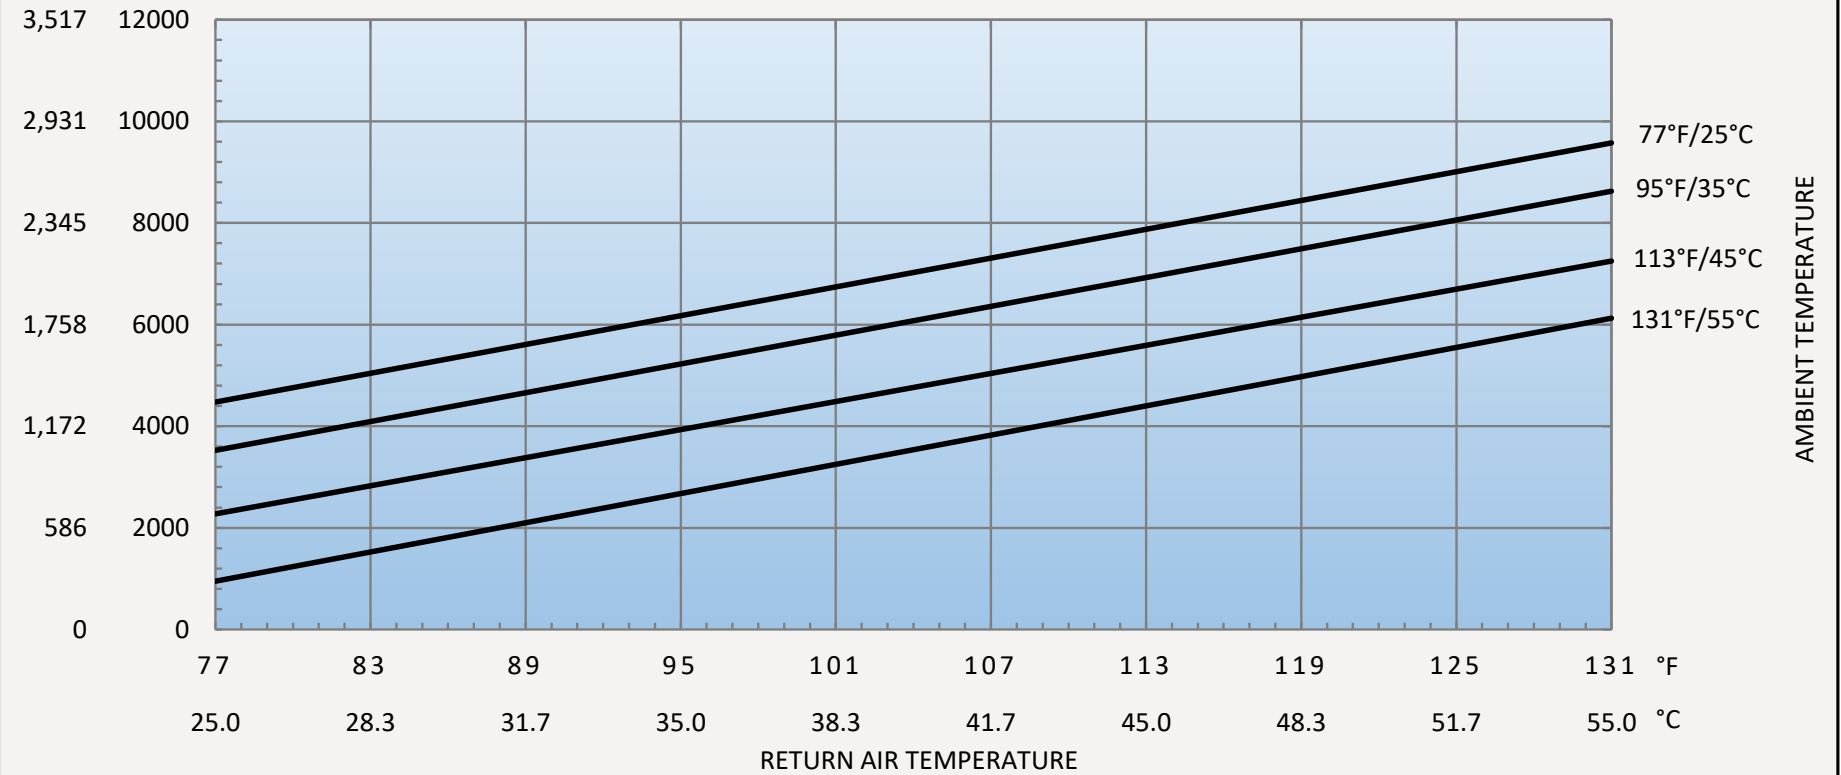

IQ6000V 120V/60HZ CAPACITY CHART

WATTS BTU/HR

IQ6000V 220V/50HZ CAPACITY CHART

WATTS BTU/HR

2,345 8000
2,051 7000
1,758 6000
1,465 5000
1,172 4000
879 3000
586 2000
293 1000
0 0

77°F/25°C
95°F/35°C
113°F/45°C
131°F/55°C

AMBIENT TEMPERATURE

77 83 89 95 101 107 113 119 125 131 °F
25.0 28.3 31.7 35.0 38.3 41.7 45.0 48.3 51.7 55.0 °C

RETURN AIR TEMPERATURE

IQ6000V 230V/60HZ CAPACITY CHART

WATTS BTU/HR