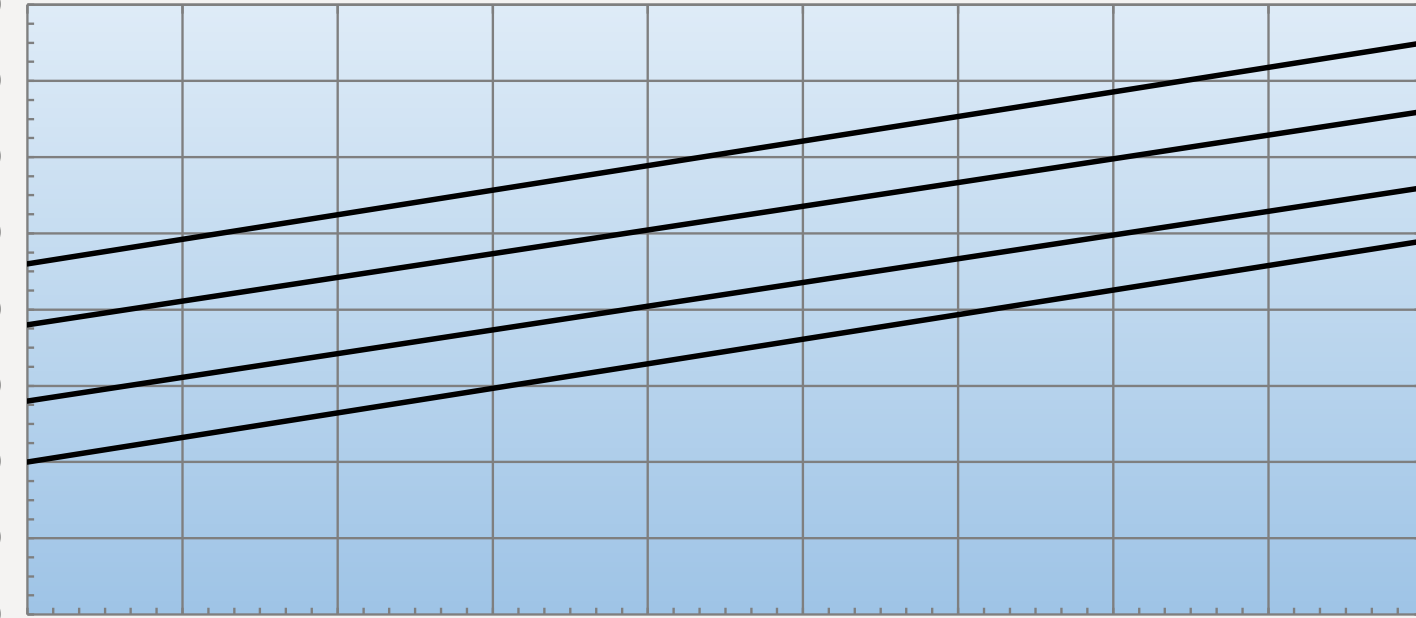

IQ6000V 120V/60HZ CAPACITY CHART

WATTS BTU/HR

IQ6000V 220V/50HZ CAPACITY CHART

WATTS BTU/HR

2,345 8000
2,051 7000
1,758 6000
1,465 5000
1,172 4000
879 3000
586 2000
293 1000
0 0

77°F/25°C
95°F/35°C
113°F/45°C
131°F/55°C